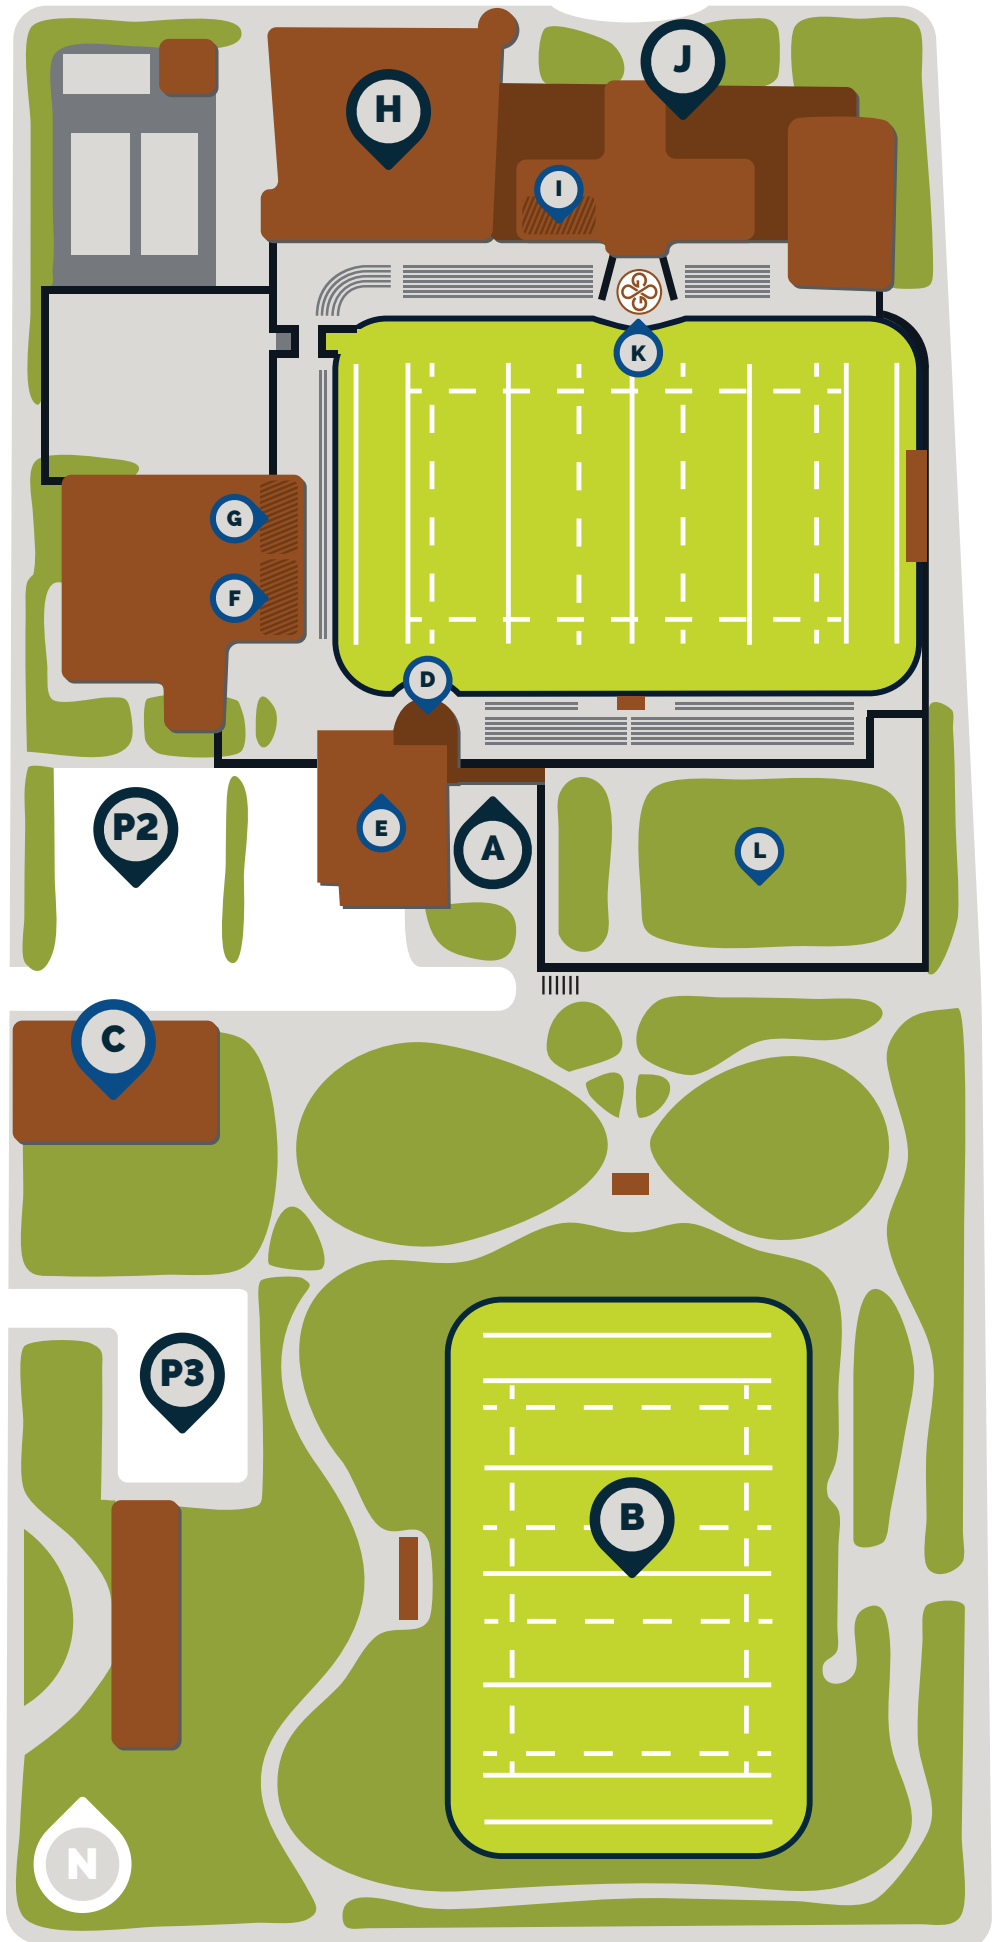

◀ FROM P1 TO P4

SURFACE LOT TO GARAGE

! DRIVING DIRECTIONS

SEE PAGE 3

INFINITY PARK®

4599 E. TENNESSEE AVE.
GLENDALE, COLO.

P2 MUNICIPAL LOT
BY PERMIT

P3 SEMINARY LOT
BY PERMIT

A STADIUM ENTRANCE
TICKETING & WILL CALL

B TURF FIELD
AT INFINITY PARK

C TRAINING CENTER
AT INFINITY PARK

D THE TERRACE

E HIGH ALTITUDE
TRAINING CENTER

F GRUBBER GRILLE
CONCESSIONS

G SHOPPING MAUL
MERCHANDISE

FROM I-25 NORTHBOUND (TO LOT P1)

- Exit Colorado Blvd.
- Turn right at the traffic light, you should now be headed north
- Turn right on E. Kentucky Ave.
- At S. Cherry St. continue straight (you will have passed directly in front of the Event Center)
- Once east of S. Cherry St. the parking will be located on your left
- We will provide personnel at the entrance to the lot to direct your guests to the entrance

FROM I-25 SOUTHBOUND (TO LOT P1)

- Exit Colorado Blvd.
- Turn left at the traffic light, you should now be headed north
- Turn right on E. Kentucky Ave.
- At S. Cherry St. continue straight (you will have passed directly in front of the Event Center)
- Once east of S. Cherry St. the parking will be located on your left
- We will provide personnel at the entrance to the lot to direct your guests to the entrance